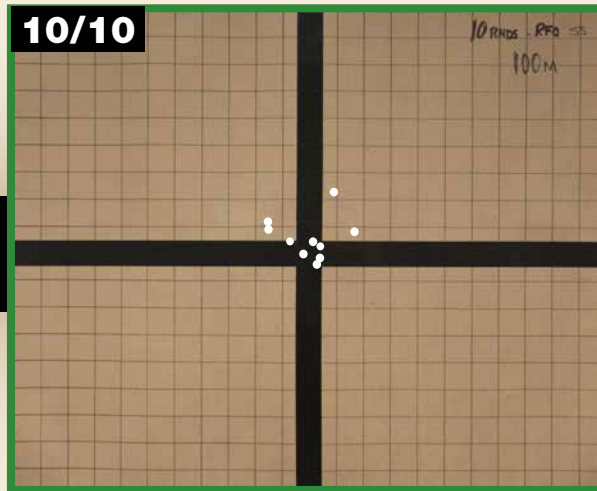

RFO SYSTEM TARGET RESULTS

Each engagement consist of 10 rounds after boresight zero. Environment was cold (15 degrees F), windy (30mph crosswinds), snow flurries but good visibility. Single shot engagement, not timed.

MANUAL GUNNER

VERSUS

RFO SYSTEM

**100
METERS**