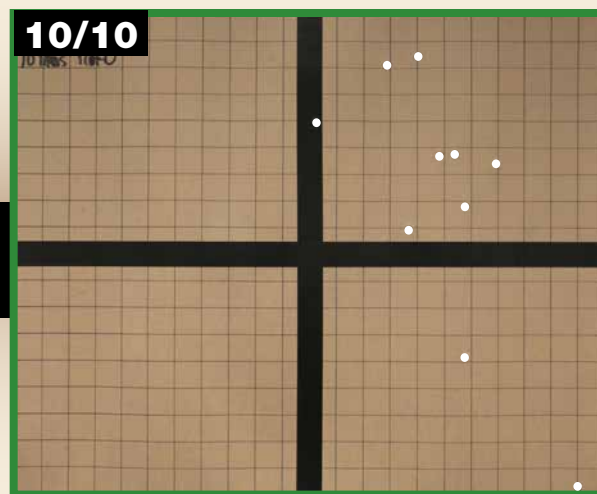

BR0109.05

MOTORIZED TURRET SYSTEMS AND ACCESSORIES

2520 Diehl Road, Aurora, IL 60502
 Tel: 630 806-7062 Fax: 630 806-7065
www.controls.com

RFO SYSTEM TARGET RESULTS

Each engagement consist of 10 rounds after boresight zero. Environment was cold (15 degrees F), windy (30mph crosswinds), snow flurries but good visibility. Single shot engagement, not timed.

MANUAL GUNNER

VERSUS

RFO SYSTEM

**100
METERS**

**300
METERS**

**400
METERS**

MOTORIZED TURRET SYSTEMS AND ACCESSORIES

BR0109.05