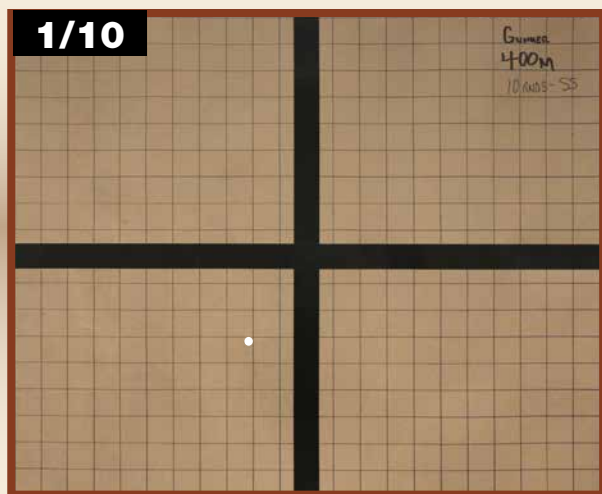

MANUAL GUNNER

VERSUS

RFO SYSTEM

**100
METERS**

**300
METERS**

**400
METERS**

MOTORIZED TURRET SYSTEMS AND ACCESSORIES

BR0109.05