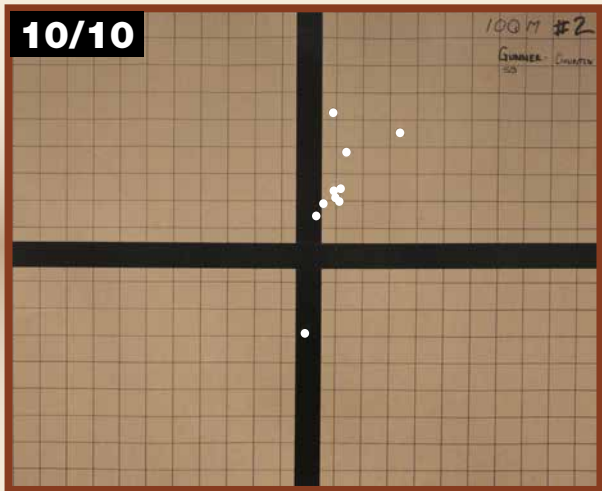

RFO SYSTEM TARGET RESULTS

Each engagement consist of 10 rounds after boresight zero. Environment was cold (15 degrees F), windy (30mph crosswinds), snow flurries but good visibility. Single shot engagement, not timed.

MANUAL GUNNER

VERSUS

RFO SYSTEM

**100
METERS**