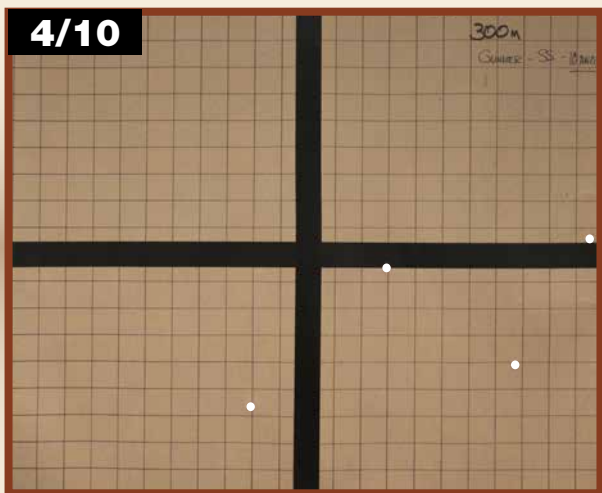

RFO SYSTEM TARGET RESULTS

Each engagement consist of 10 rounds after boresight zero. Environment was cold (15 degrees F), windy (30mph crosswinds), snow flurries but good visibility. Single shot engagement, not timed.

MANUAL GUNNER

VERSUS

RFO SYSTEM

**100
METERS**

**300
METERS**

**400
METERS**

MOTORIZED TURRET SYSTEMS AND ACCESSORIES

BR0109.05

2520 Diehl Road, Aurora, IL 60502
Tel: 630 806-7062 Fax: 630 806-7065
www.controls.com