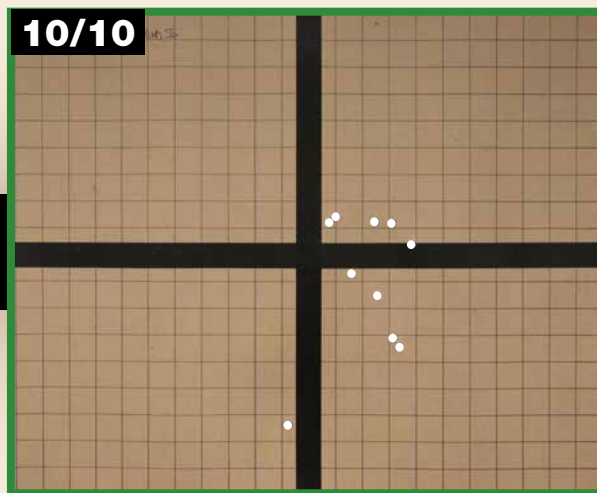

RFO SYSTEM TARGET RESULTS

Each engagement consist of 10 rounds after boresight zero. Environment was cold (15 degrees F), windy (30mph crosswinds), snow flurries but good visibility. Single shot engagement, not timed.

MANUAL GUNNER

VERSUS

RFO SYSTEM

**100
METERS**

**300
METERS**

**400
METERS**

MOTORIZED TURRET SYSTEMS AND ACCESSORIES

BR0109.05

2520 Diehl Road, Aurora, IL 60502
Tel: 630 806-7062 Fax: 630 806-7065
www.controls.com