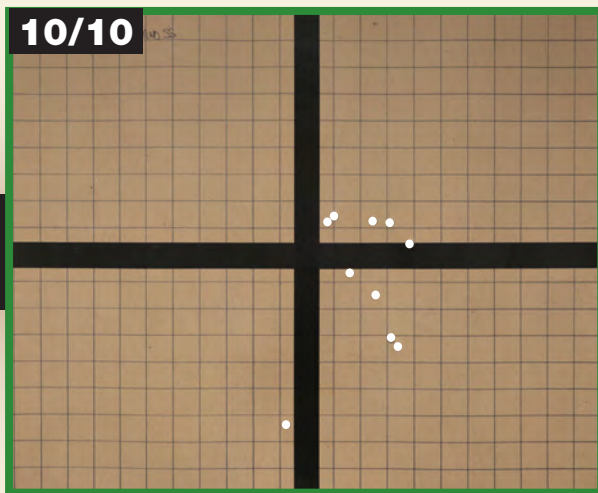

REMOTE FIRE OPTION (RFO) SYSTEM

Each engagement consist of 10 rounds after boresight zero. Environment was cold (15 degrees F), windy (30mph crosswinds), snow flurries but good visibility. Single shot engagement, not timed.

MANUAL GUNNER

VERSUS

RFO SYSTEM

100
METERS

300
METERS

400
METERS