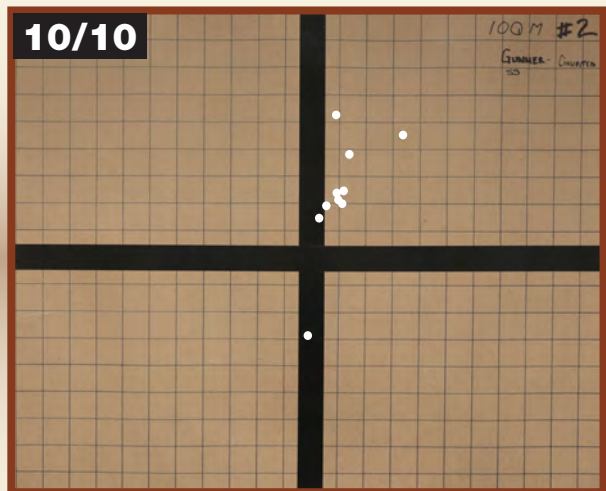

REMOTE FIRE OPTION (RFO) SYSTEM

Each engagement consist of 10 rounds after boresight zero. Environment was cold (15 degrees F), windy (30mph crosswinds), snow flurries but good visibility. Single shot engagement, not timed.

MANUAL GUNNER

VERSUS

RFO SYSTEM

100
METERS