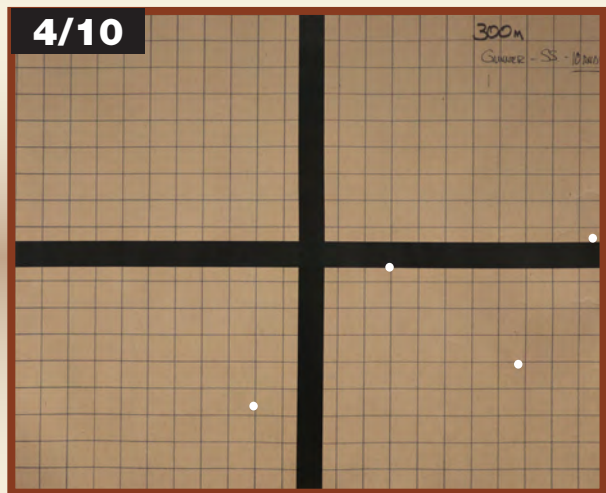

REMOTE FIRE OPTION (RFO) SYSTEM

Each engagement consist of 10 rounds after boresight zero. Environment was cold (15 degrees F), windy (30mph crosswinds), snow flurries but good visibility. Single shot engagement, not timed.

MANUAL GUNNER

VERSUS

RFO SYSTEM

100
METERS

300
METERS

400
METERS