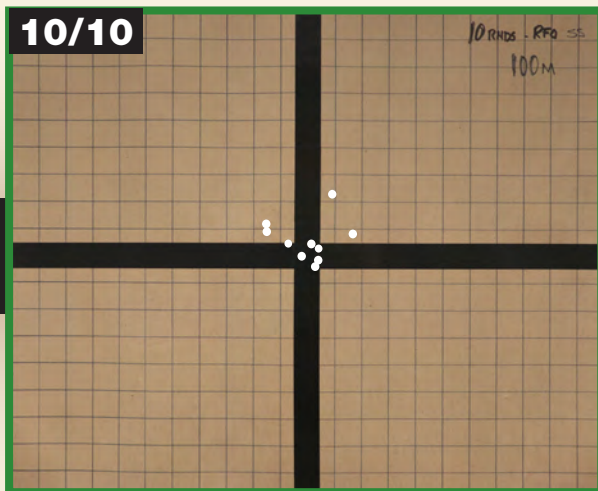

REMOTE FIRE OPTION (RFO) SYSTEM

Each engagement consist of 10 rounds after boresight zero. Environment was cold (15 degrees F), windy (30mph crosswinds), snow flurries but good visibility. Single shot engagement, not timed.

MANUAL GUNNER

VERSUS

RFO SYSTEM

100
METERS